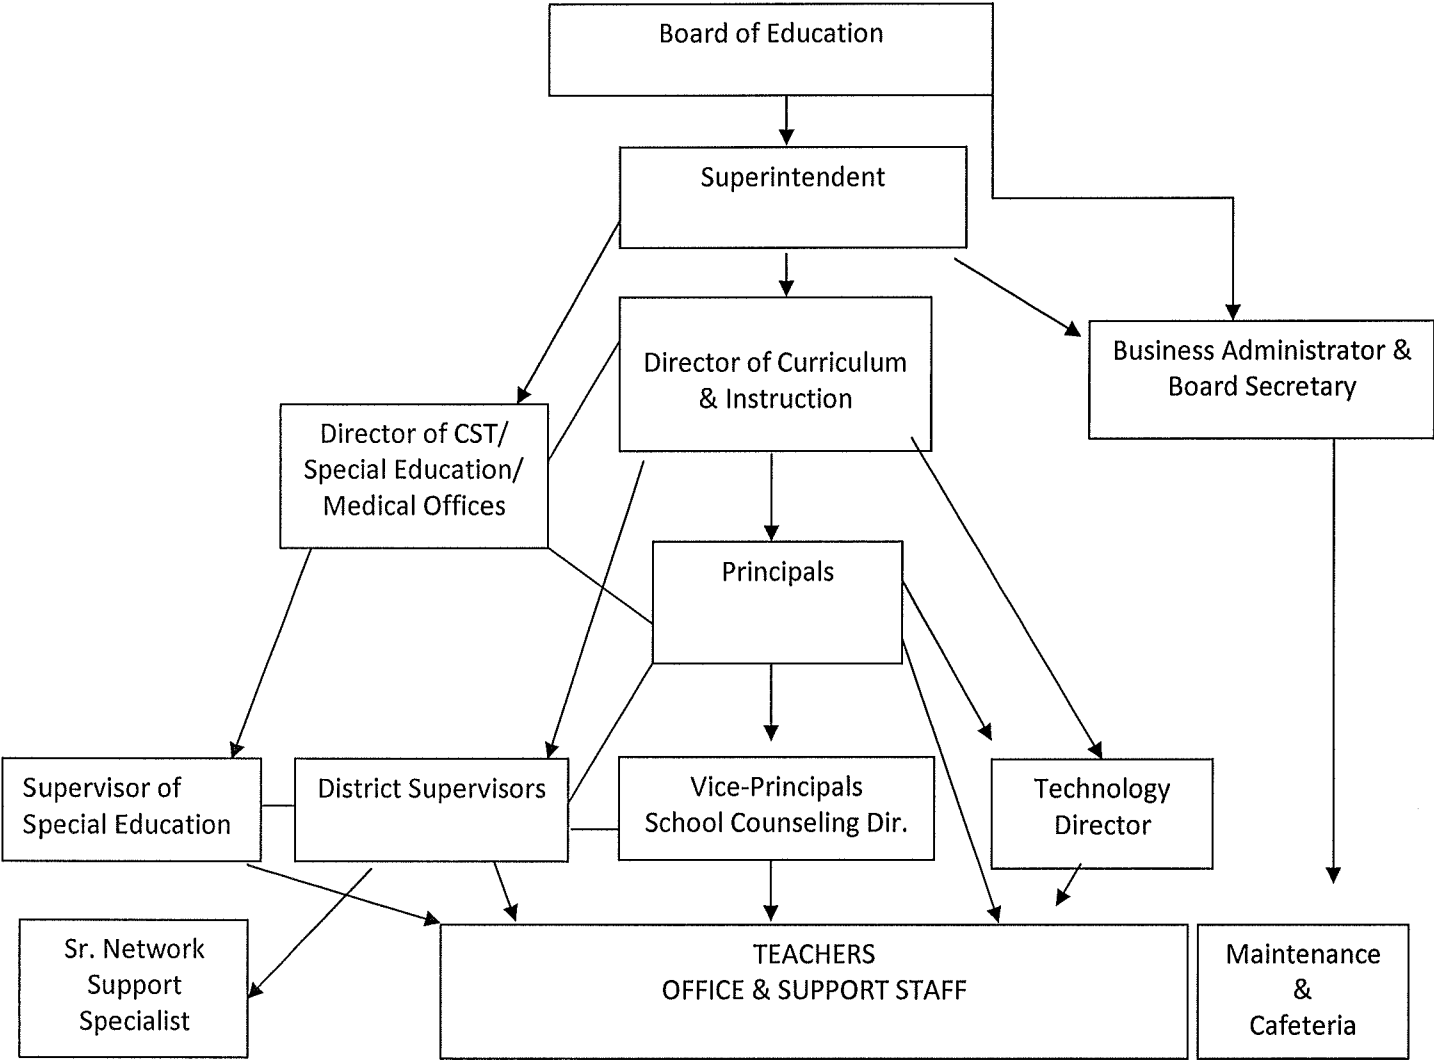

Black Horse Pike Regional School District Policy 1110 - Organizational Chart

Adopted April 21, 2011
Revised September 24, 2012